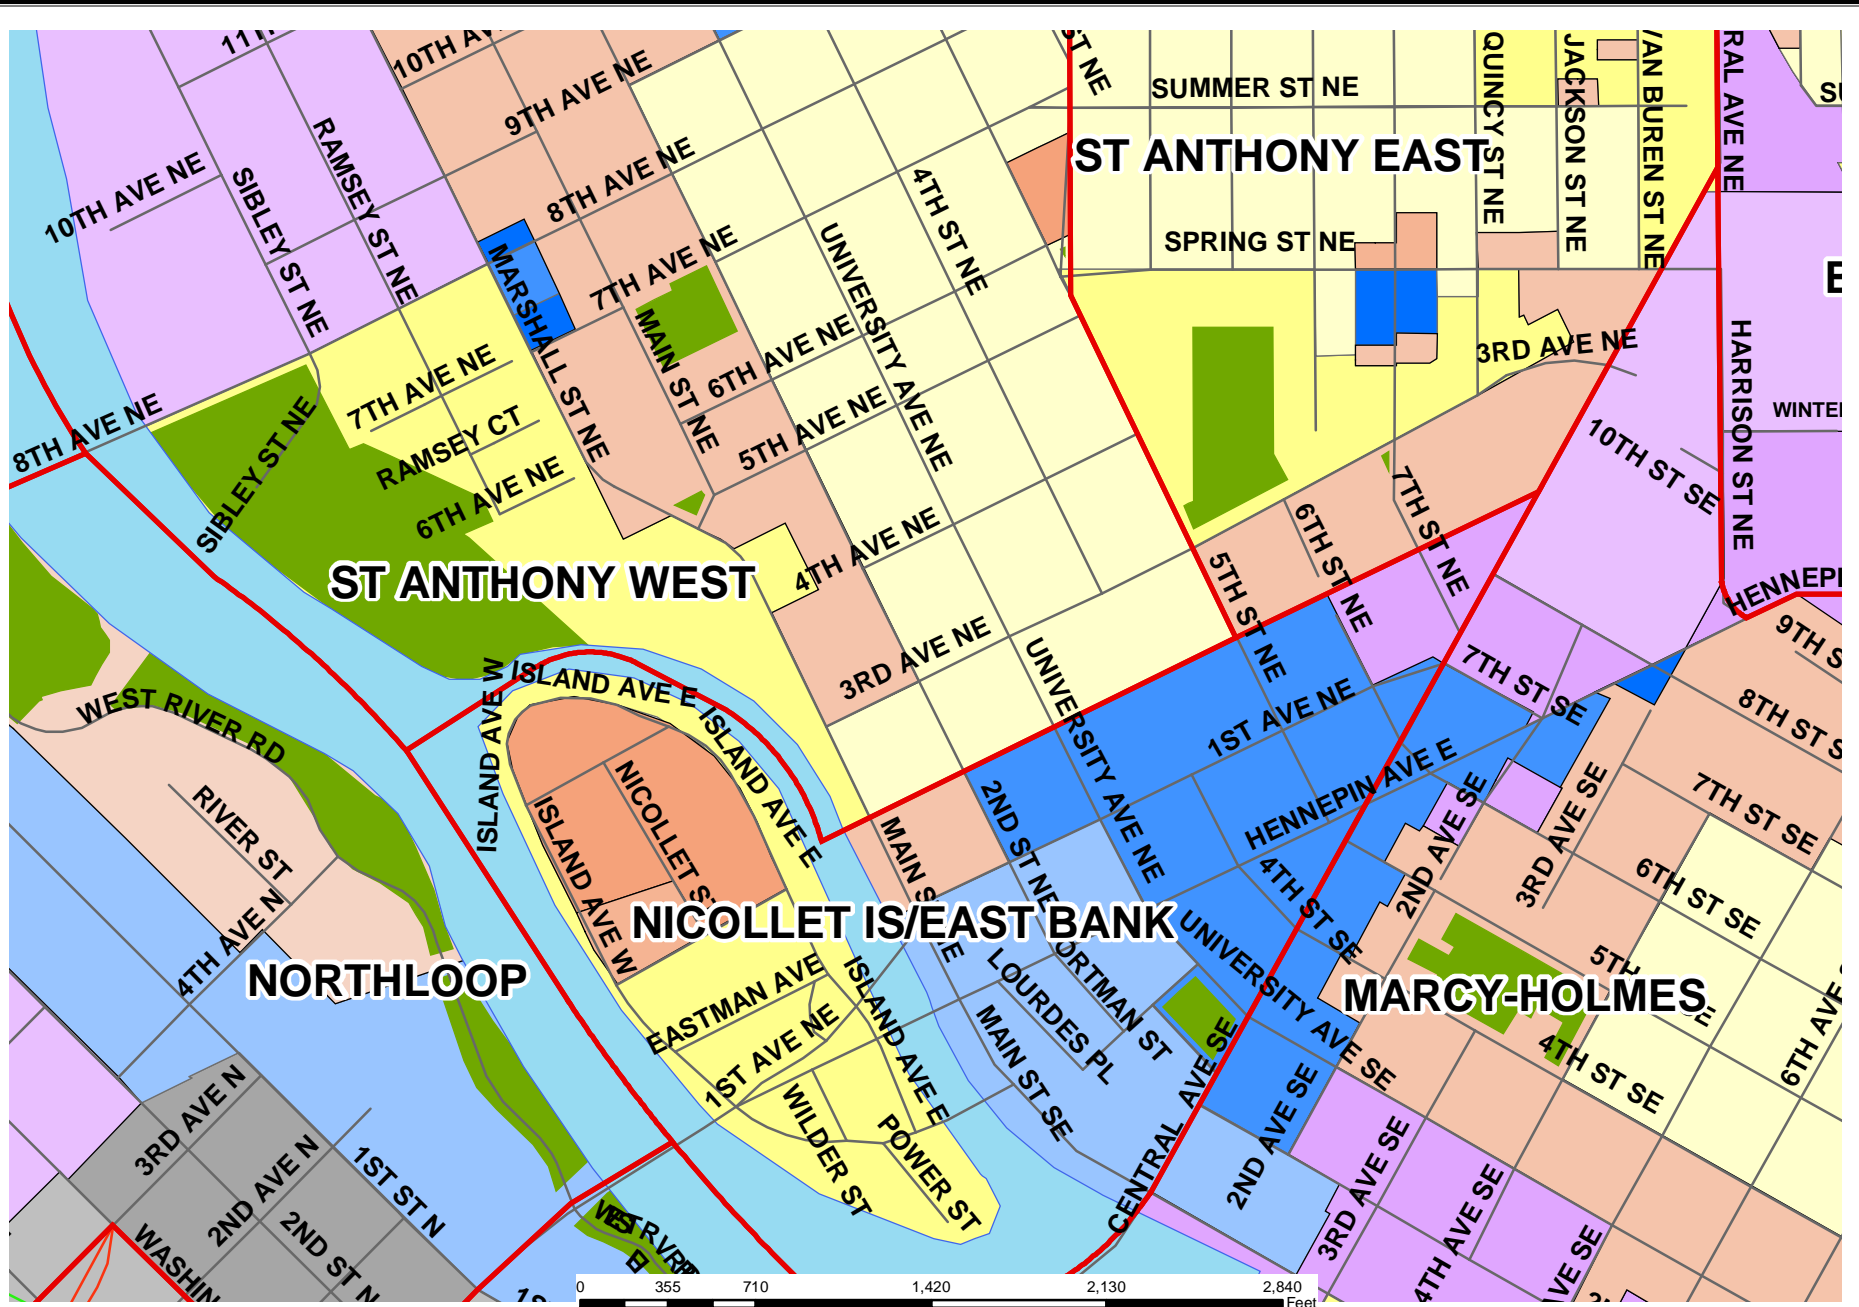

City of Minneapolis

Zoning Districts

Legend	
	Parks
	Neighborhoods
	B4-1
	B4-2
	B4C-1
	B4C-2
	B4S-1
	B4S-2
	C1
	C2
	C3A
	C3S
	C4
	I1
	I2
	I3
	OR1
	OR2
	OR3
	R1
	R2
	R3
	R4
	R5
	R6
	R1A
	R2B